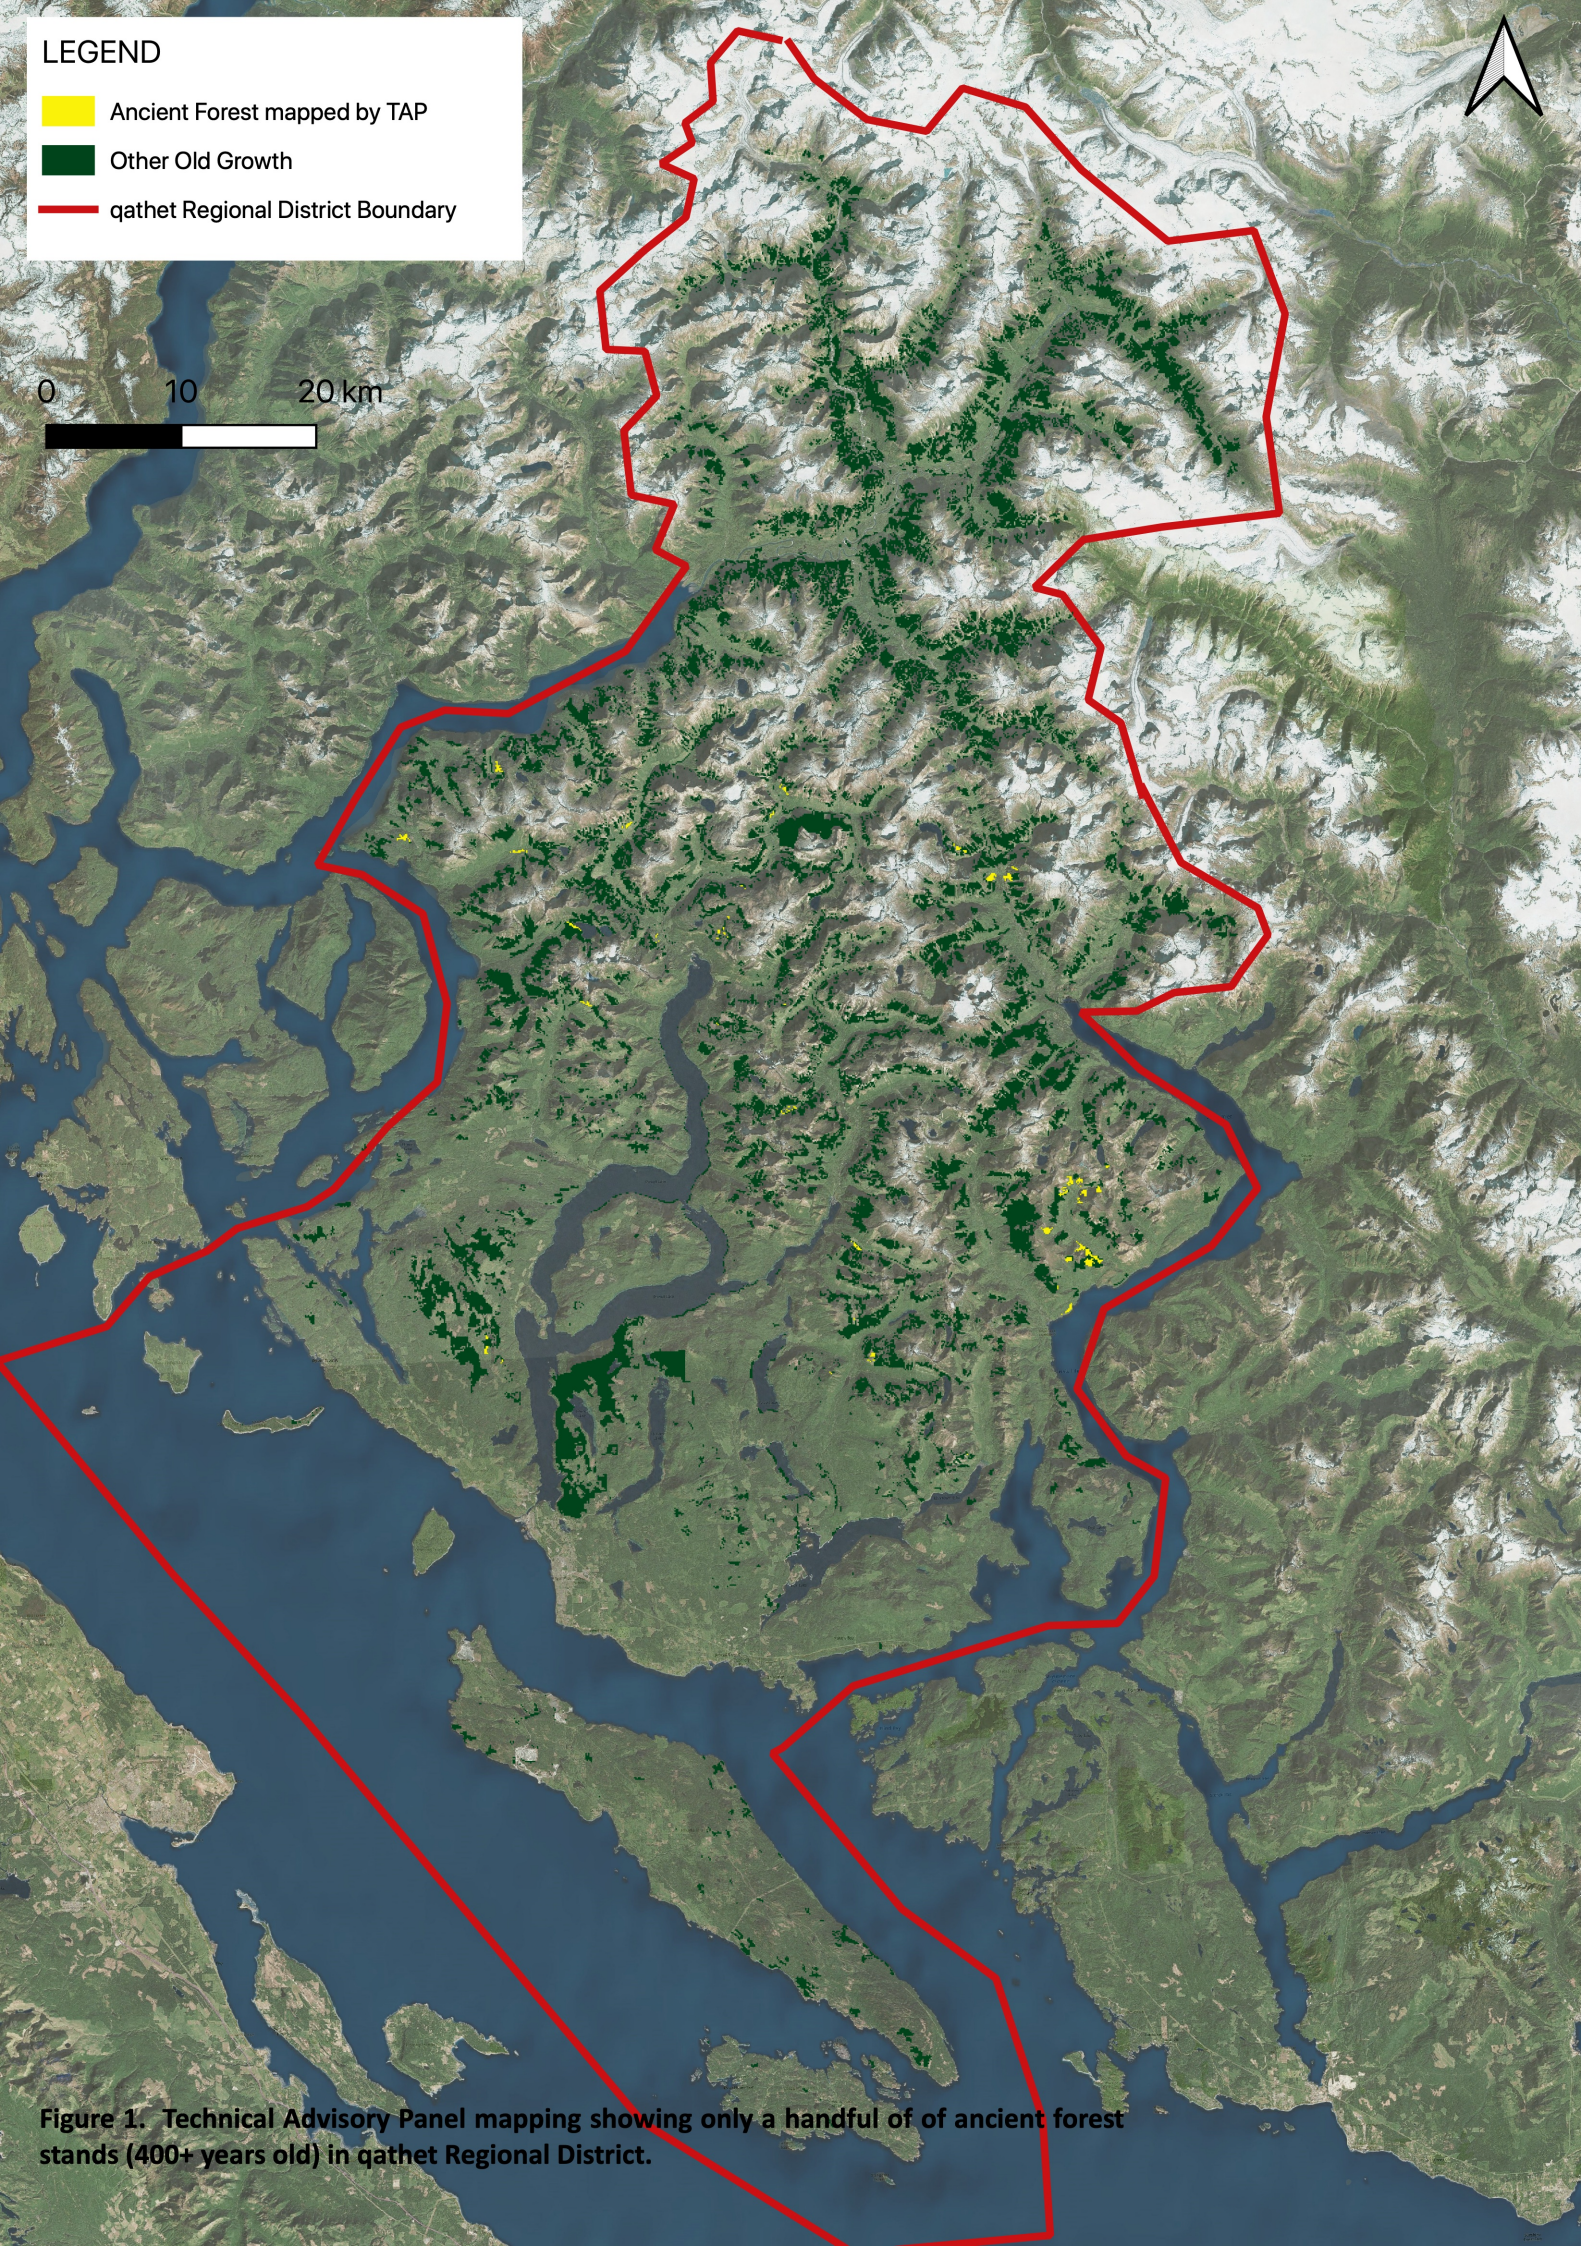

LEGEND

-  Ancient Forest mapped by TAP
-  Other Old Growth
-  qathet Regional District Boundary

0 10 20 km

Figure 1. Technical Advisory Panel mapping showing only a handful of of ancient forest stands (400+ years old) in qathet Regional District.