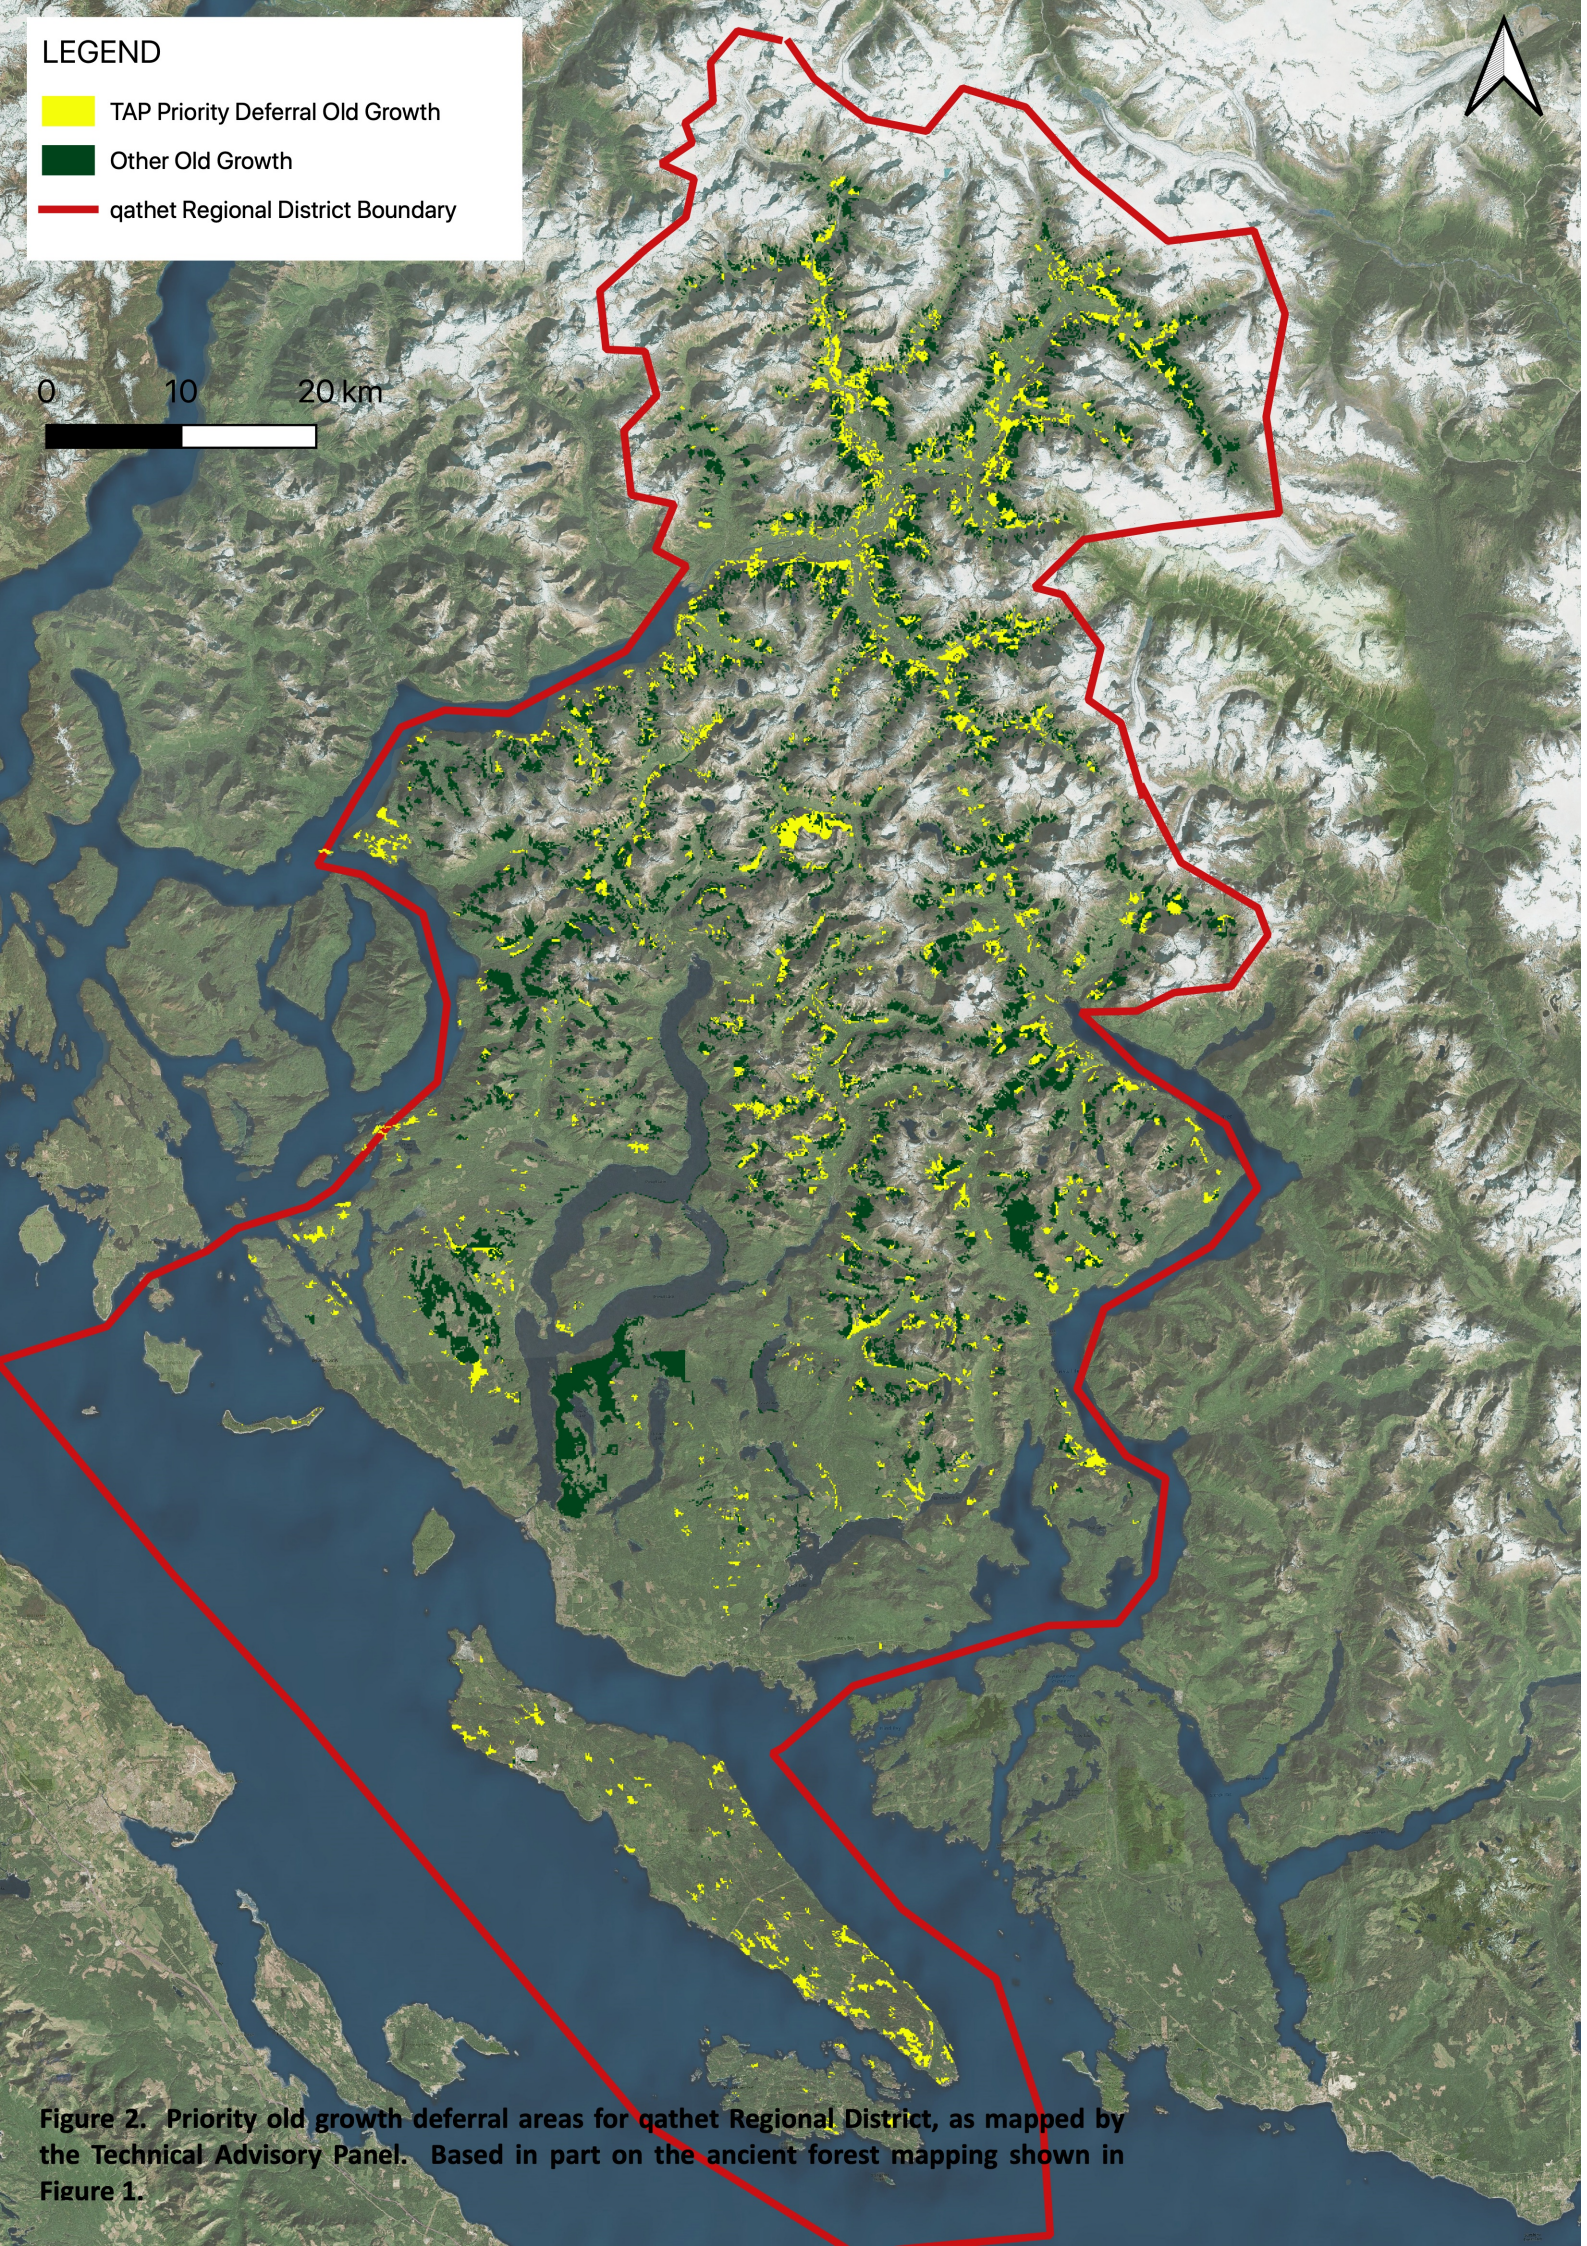

**LEGEND**

-  TAP Priority Deferral Old Growth
-  Other Old Growth
-  qathet Regional District Boundary

0 10 20 km

**Figure 2. Priority old growth deferral areas for qathet Regional District, as mapped by the Technical Advisory Panel. Based in part on the ancient forest mapping shown in Figure 1.**