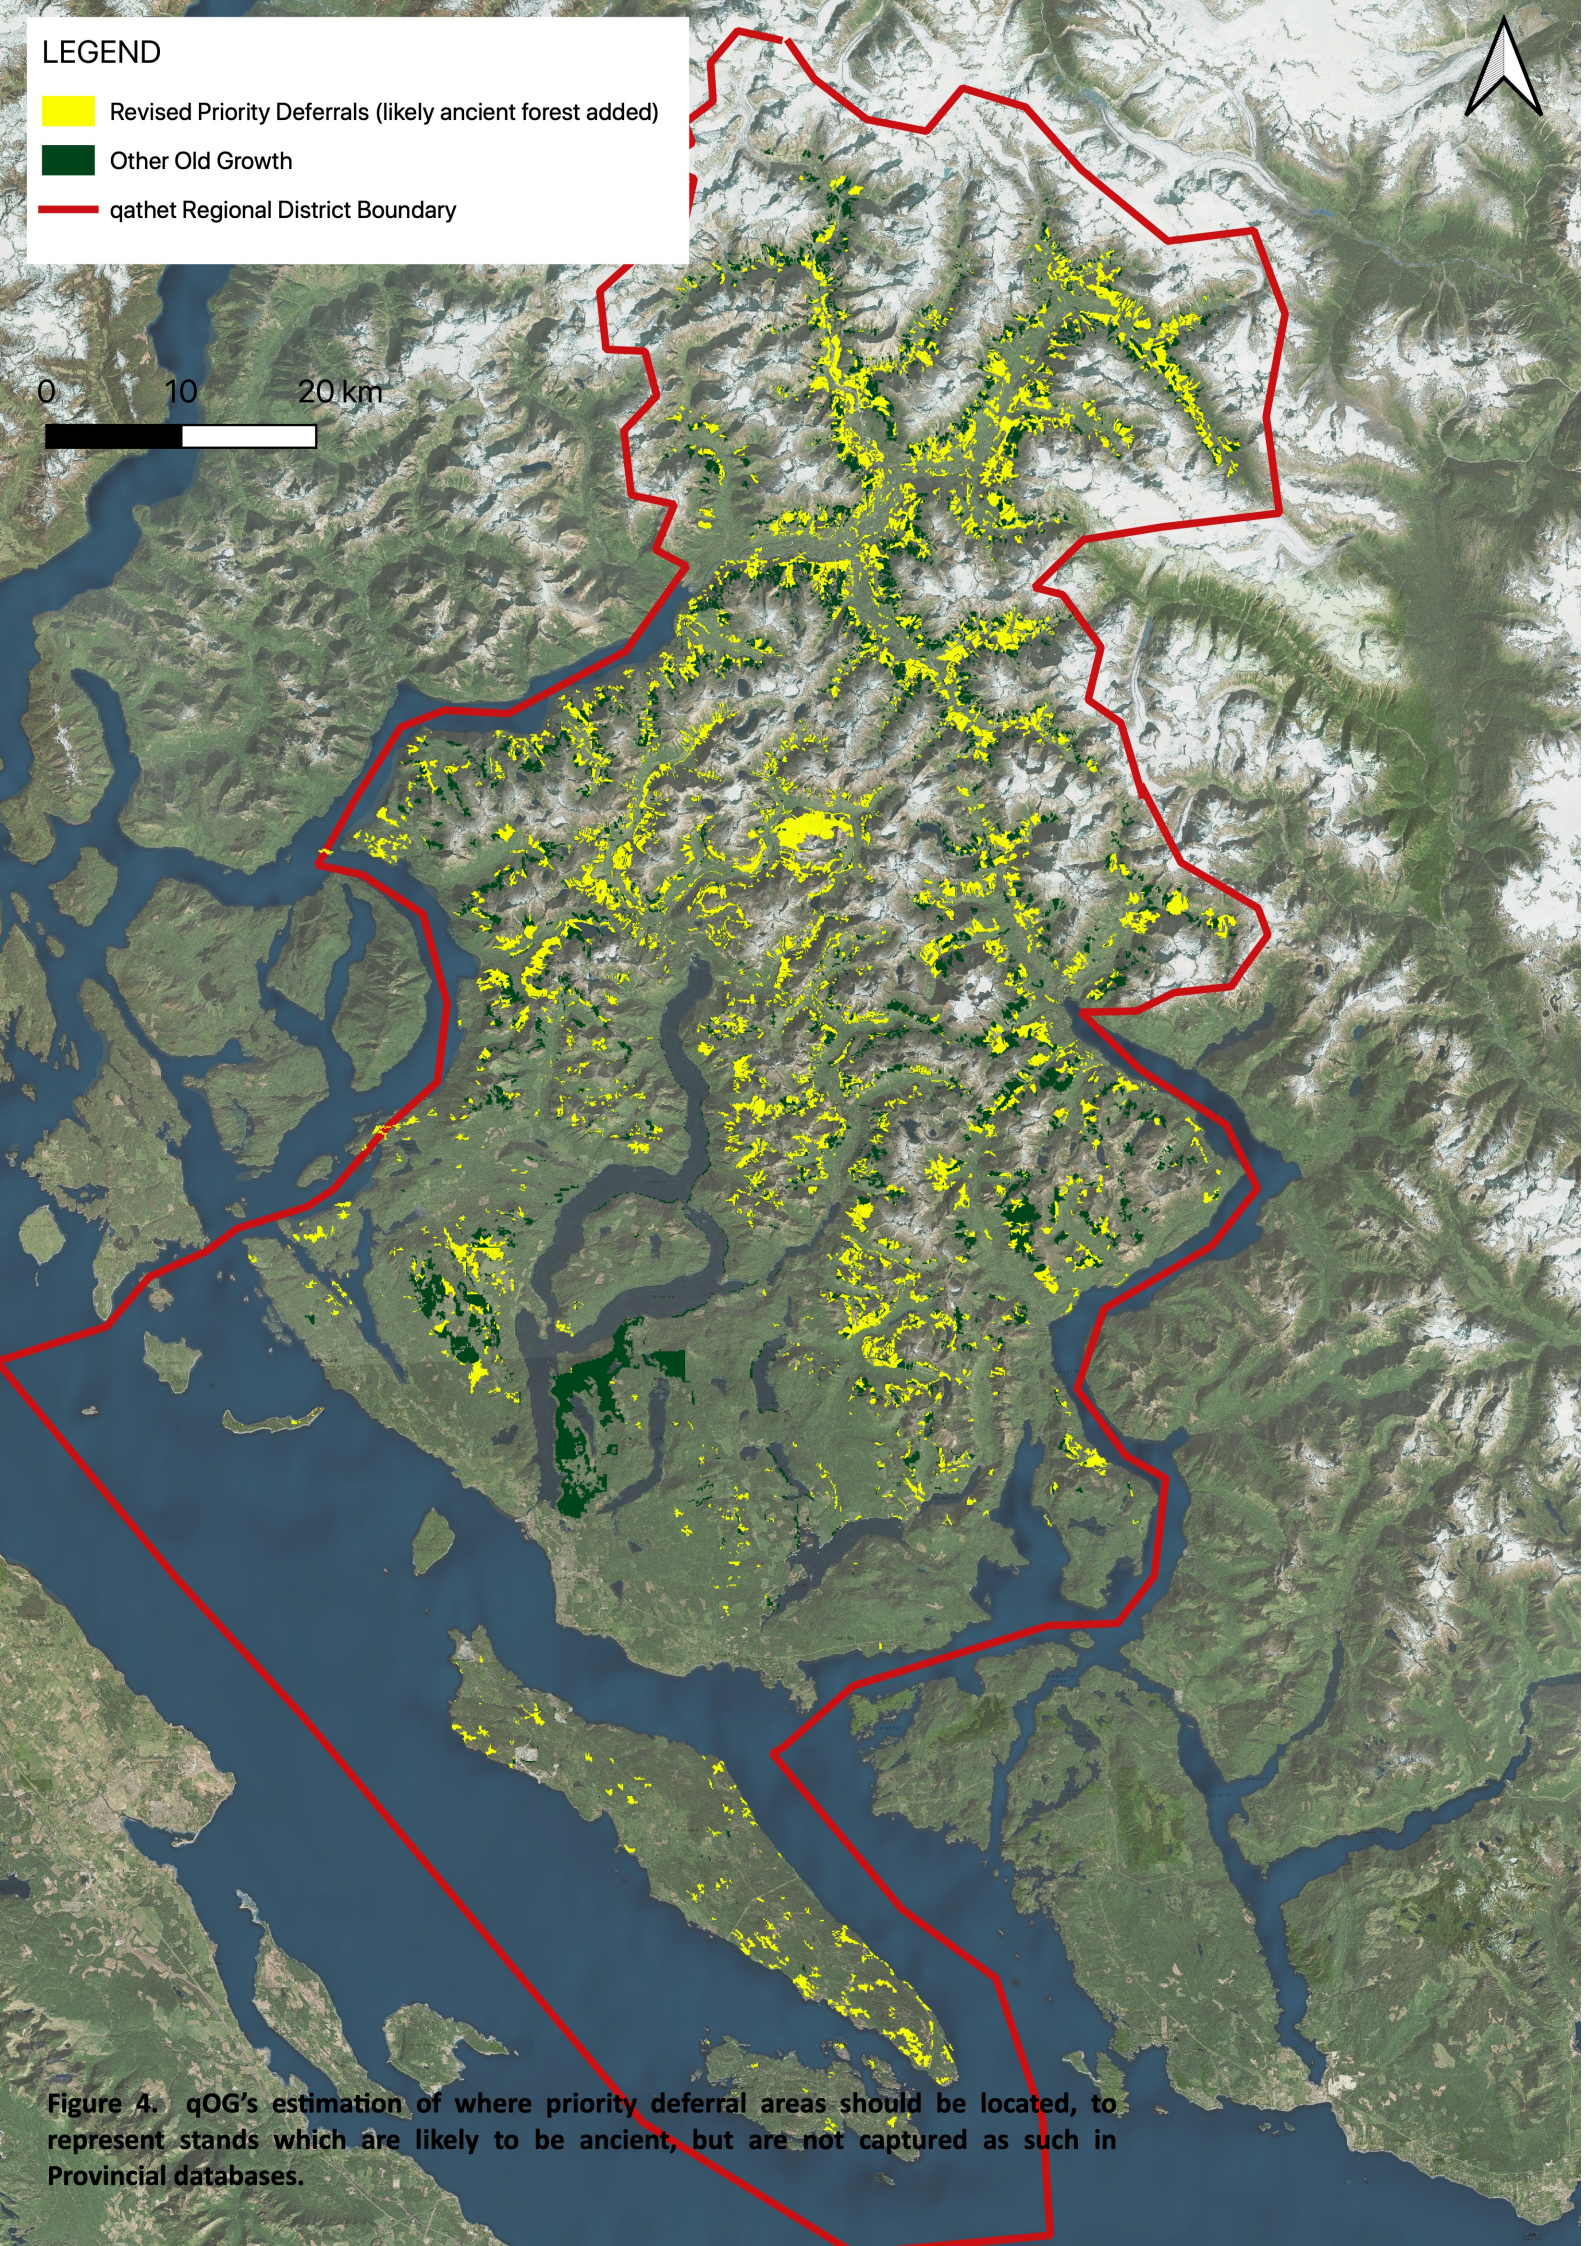

LEGEND

-  Revised Priority Deferrals (likely ancient forest added)
-  Other Old Growth
-  qathet Regional District Boundary

0 10 20 km

Figure 4. qOG's estimation of where priority deferral areas should be located, to represent stands which are likely to be ancient, but are not captured as such in Provincial databases.